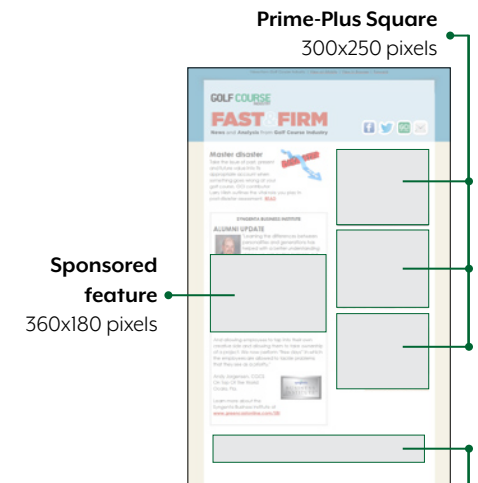

## DIGITAL

Website	
<b>Leaderboard</b>	\$1,549
<b>Prime Plus Square</b>	\$775
<b>Prime Tower</b>	\$1,485
<b>Light Box</b>	\$3,599
<b>In-Line / Category Ad</b>	\$1,650 per month per category

newsletters	
<b>Prime Plus Square</b>	\$1,115
<b>Bottom Leaderboard</b>	\$545
<b>Sponsored Feature</b>	\$1,500

**Leaderboard**  
728x90 pixels

**Prime Plus Square**  
300x250 pixels

**Prime Tower**  
300x500 pixels

**Lightbox**  
500x500 pixels

**Smartphone Static Banner**  
320x50 pixels

**In-line / Category Rectangle**  
300x250 pixels

**Prime-Plus Square**  
300x250 pixels

**Sponsored feature**  
360x180 pixels

**Bottom Leaderboard**  
728x90 pixels

Have a question about rates, materials, deadlines or bundled programs? Contact Russ or Craig: